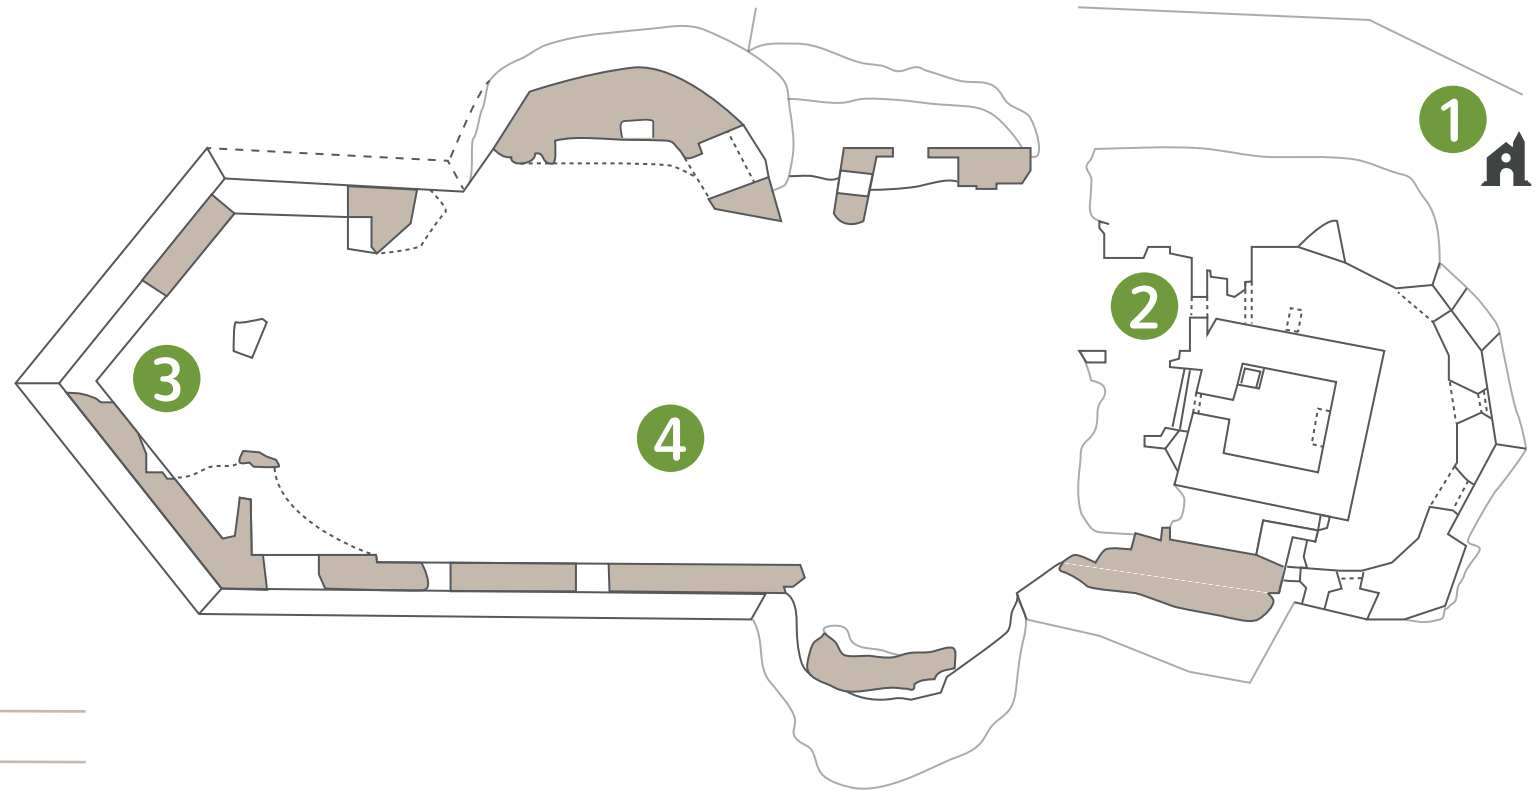

Fieschi castle

Torriglia (GE)

Legend

- 1 first informations about Torriglia; little chapel
- 2 first documentary evidence about the castle; main entrance and tower
- 3 Torriglia and the Fieschi family; south bastion
- 4 After the Fieschi conspiracy; open space