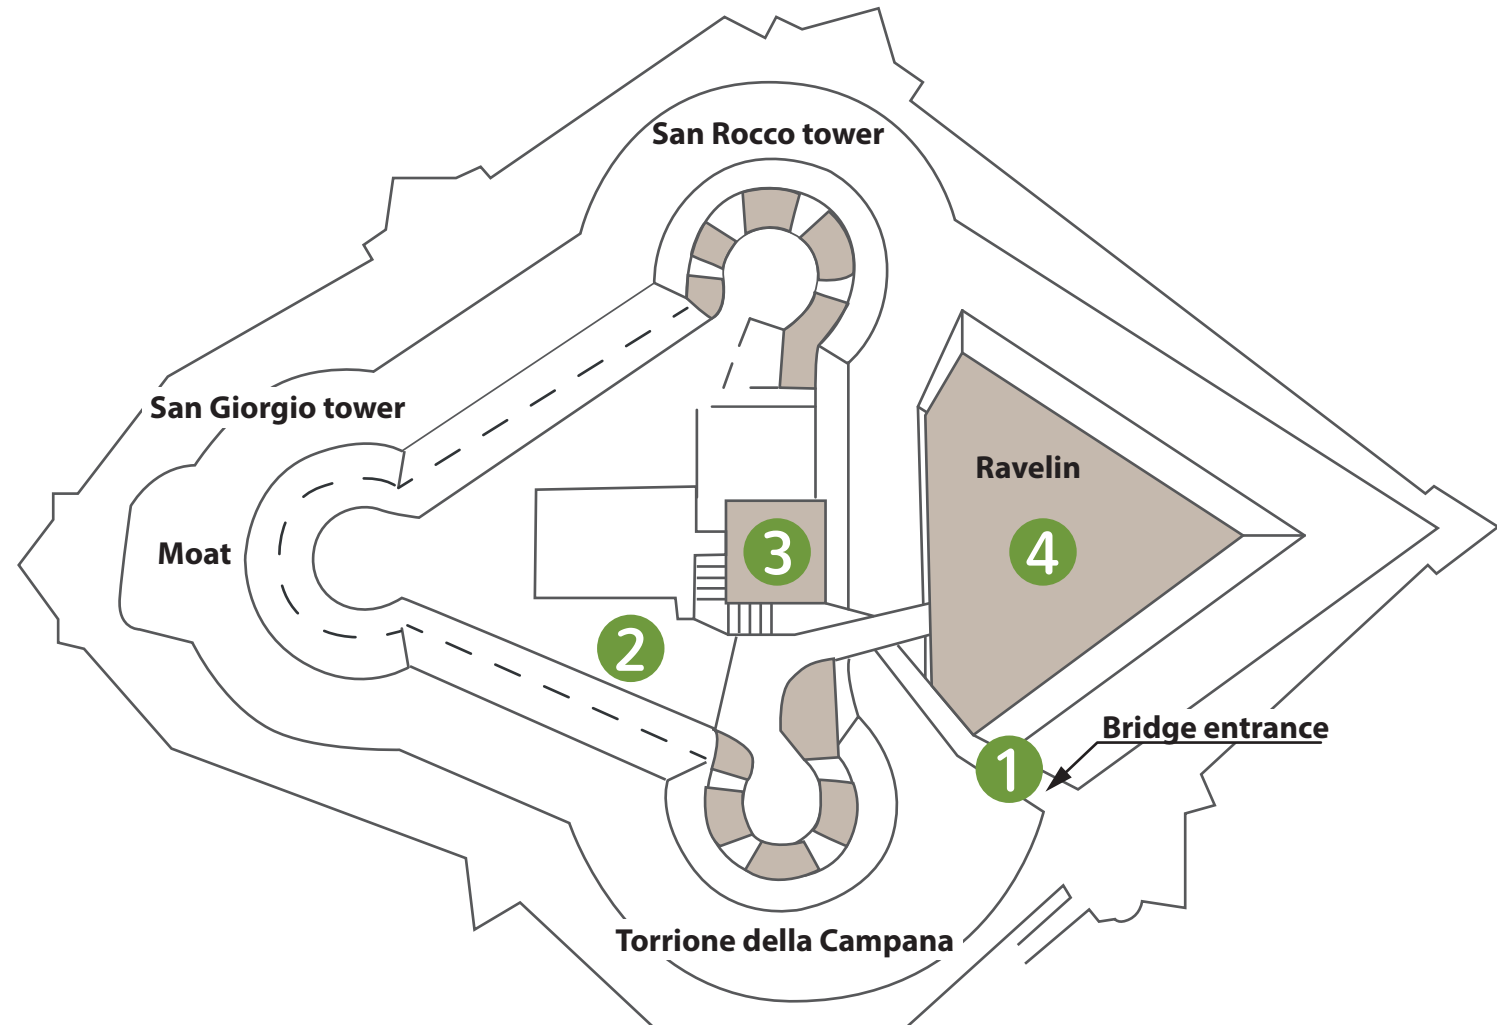

Sarzanello fortress (Sp)

Legend

- 1 Adalberto; main entrance
- 2 Castruccio; main bastion
- 3 the fortress; the tower
- 4 Sarzana; ravelin