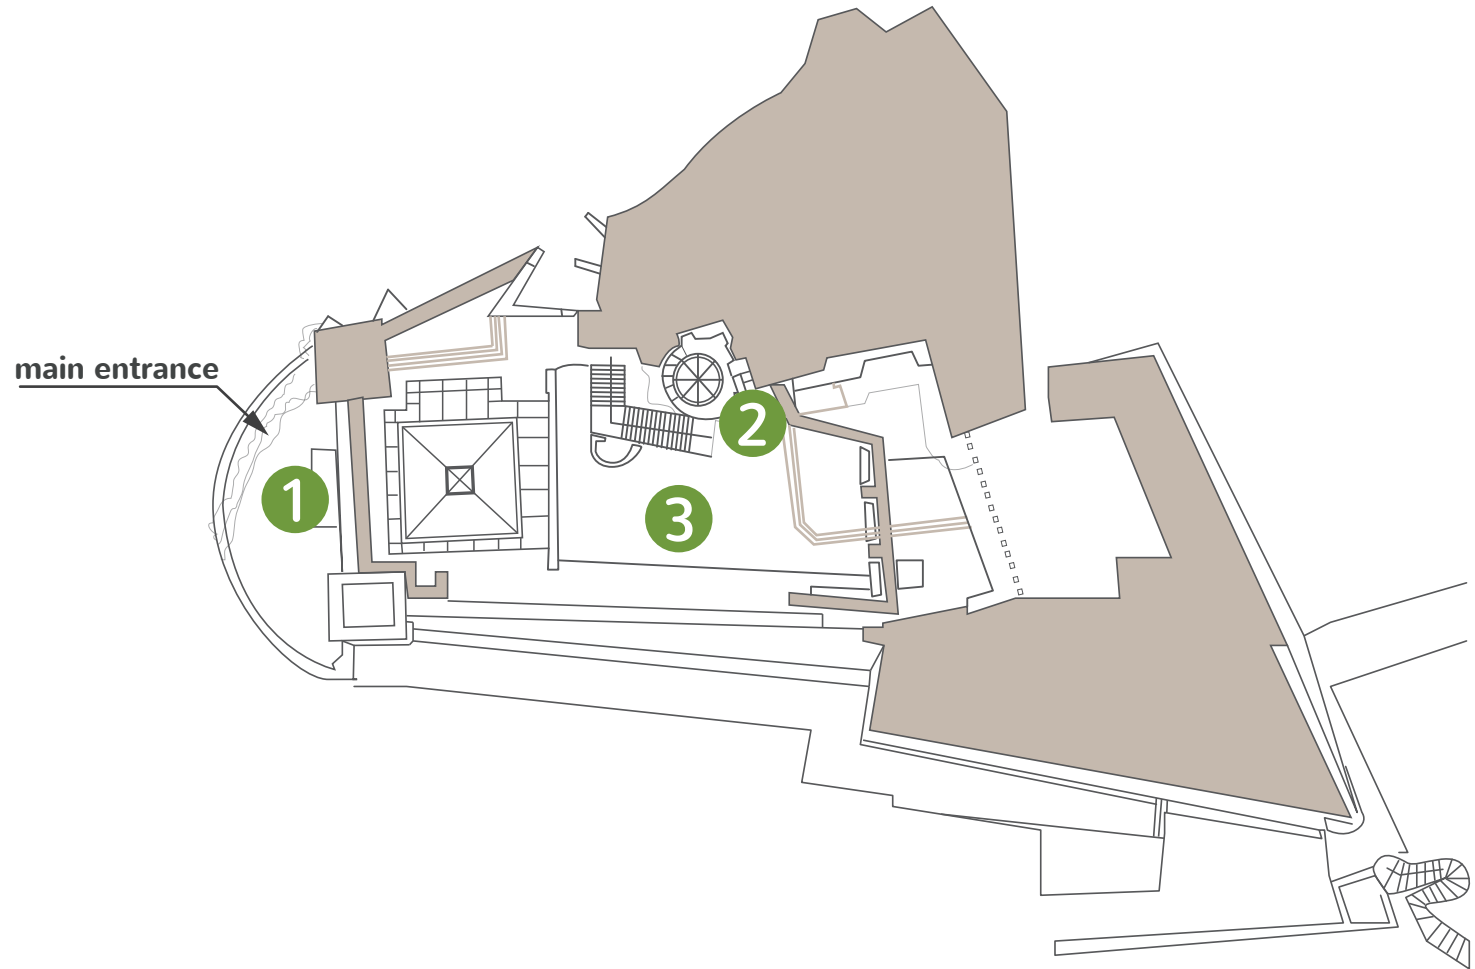

Doria castle

Dolceacqua (IM)

Legend

- 1 Story of Dulzana; main entrance
- 2 Ventimiglia Counts; circular tower
- 3 the Doria family and the "verziere"; hall of ceremonies